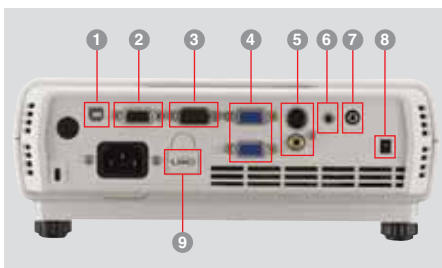

### Specifications

Model	XD470U
Display technology	0.55"1-Chip DMD
Resolution	1024 x 768 (total 786,432 pixels)
Brightness	3000lm
Contrast	2000:1
Picture Size	40"~300"
Source lamp	230W (Shut Off Time 3000Hrs) with Low Mode 280W (Shut Off Time 2000Hrs)
Computer compatibility	640 x 480 ~ 1280 x 1024 True: 1024 x 768, Sync on green available
Video compatibility	NTSC/NTSC4.43/PAL(including PAL-M, N)/SECAM/PAL-60, Component Video : 480i/p(525i/p), 576i/p(625i/p), 720p(750p), 1080i(1125i 60Hz), 1080i(1125i 50Hz)
Input terminals	RGB : mini D-sub15pin x 2, Audio : stereo mini jack x 1, Video : RCA x 1 + S-video x 1
Output terminals	RGB : mini D-sub15pin x 1, Audio : stereo mini jack x 1, DC Out : 5V 1.5A (MAX)
Communication terminals	RS-232C(D-sub 9pin) x 1, USB terminal for Page Up/Down
Audio speaker	2W mono
Dimension(WxHxD)	261 x 87 x 265mm (excluding height adjustment)
Weight	2.8kg / 6.2lbs
Power supply	AC100-240V, 50/60Hz
Optional lamp	VLT-XD470LP

### Input and Output Terminals

- 1 USB terminal for Page Up/Down
- 2 PC / Component Video output
- 3 Serial RS-232C
- 4 PC / Component Video input (mini D-sub 15pin)
- 5 S-Video / RCA
- 6 Audio input
- 7 Audio output
- 8 DC Out
- 9 Security Hook